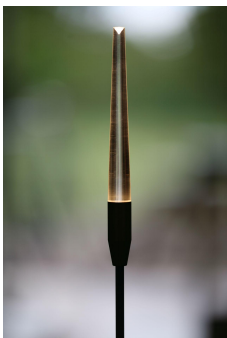

Key Features

- Sustainable construction: made from recycled aluminium with a weather resistant long-lasting anodised and powder-coated finish. Specialist finishes available on request.
- Ability to specify individual stem lengths and bespoke mount plate options to create product clusters.
- Advanced dimming options: DALI, 0-10V, DMX and Wireless dimming, down to 0.1%.
- High-performance lighting: up to 97 CRI LEDs.
- Special SPD LEDs such as Red Orange are available on request.
- Ground spike and fixed mount plate options available for soft and hard landscaping applications.