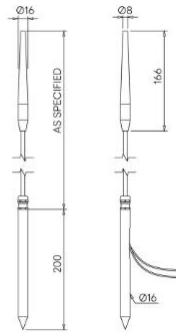

Exterior landscape reed light, designed for soft and hard landscaping applications, for enhancing green spaces and pathways. Its slim carbon fibre stem yields in wind to give a gentle sway.

Product Description

The Firefly is a small form factor IP66 rated exterior reed light, designed to provide a soft, low level 360° lighting distribution via a customised impact resistant frosted diffuser system.

Also available with a clear flame polished diffuser to concentrate light at the tip if a "twinkle" effect is desired.

Used to enhance walkways and greenery without overwhelming the natural surroundings.

Carbon fibre stem to allow movement in the wind, lengths can be individually specified to order.

Key Features

- Sustainable construction: made from recycled aluminium with a weather resistant long-lasting anodised and powder-coated finish. Specialist finishes available on request.
- Ability to specify individual stem lengths and bespoke mount plate options to create product clusters.
- Advanced dimming options: DALI, 0-10V, DMX and Wireless dimming, down to 0.1%.
- High-performance lighting: up to 97 CRI LEDs.
- Special SPD LEDs such as Red Orange are available on request.
- Ground spike and fixed mount plate options available for soft and hard landscaping applications.