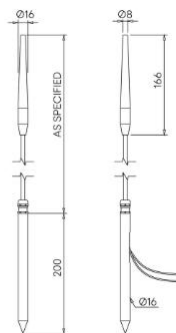

Firefly

STD-000036-0016

Configured Product

CCT _____

2700K

Length _____

Length:

Finish _____

TBC

Diffuser _____

custom

Cable Length _____

500mm

Exterior landscape reed light, designed for soft and hard landscaping applications, for enhancing green spaces and pathways. Its slim carbon fibre stem yields in wind to give a gentle sway.