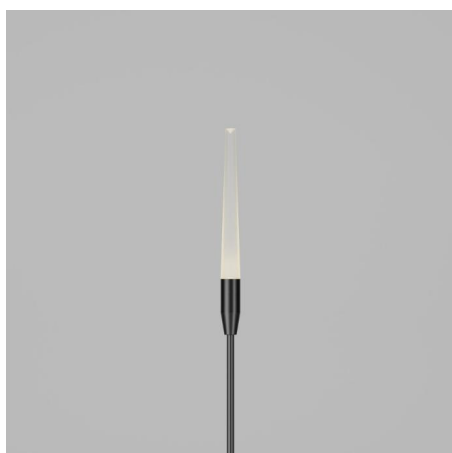

Firefly

STD-000036-0014

Configured Product

CCT _____

2700K

Length _____

Length:

Finish _____

TBC

Diffuser _____

Frosted

Cable Length _____

500mm

Exterior landscape reed light, designed for soft and hard landscaping applications, for enhancing green spaces and pathways. Its slim carbon fibre stem yields in wind to give a gentle sway.

Product Description

The Firefly is a small form factor IP66 rated exterior reed light, designed to provide a soft, low level 360° lighting distribution via a customised impact resistant frosted diffuser system.

Carbon fibre stem to allow movement in the wind, lengths can be individually specified to order.

Key Features

- Sustainable construction: made from recycled aluminium with a weather resistant long-lasting anodised and powder-coated finish. Specialist finishes available on request.
- Ability to specify individual stem lengths and bespoke mount plate options to create product clusters.
- Advanced dimming options: DALI, 0-10V, DMX and Wireless dimming, down to 0.1%.
- High-performance lighting: up to 97 CRI LEDs.
- Special SPD LEDs such as Red Orange are available on request.
- Ground spike and fixed mount plate options available for soft and hard landscaping applications.