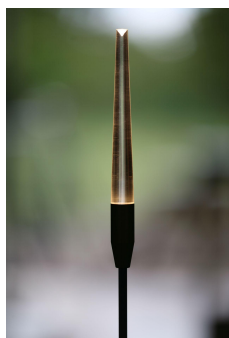

TBC

Diffuser _____

Frosted

Cable Length _____

500mm

Exterior landscape reed light, designed for soft and hard landscaping applications, for enhancing green spaces and pathways. Its slim carbon fibre stem yields in wind to give a gentle sway.

Product Description

The Firefly is a small form factor IP66 rated exterior reed light, designed to provide a soft, low level 360° lighting distribution via a customised impact resistant frosted diffuser system.

Also available with a clear flame polished diffuser to concentrate light at the tip if a "twinkle" effect is desired.

Used to enhance walkways and greenery without overwhelming the natural surroundings.

Carbon fibre stem to allow movement in the wind, lengths can be individually specified to order.

Key Features

- Sustainable construction: made from recycled aluminium with a weather resistant long-lasting anodised and powder-coated finish. Specialist finishes available on request.
- Ability to specify individual stem lengths and bespoke mount plate options to create product clusters.
- Advanced dimming options: DALI, 0-10V, DMX and Wireless dimming, down to 0.1%.
- High-performance lighting: up to 97 CRI LEDs.
- Special SPD LEDs such as Red Orange are available on request.
- Ground spike and fixed mount plate options available for soft and hard landscaping applications.