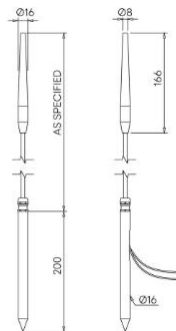

Firefly

STD-000036-0011

Configured Product

CCT _____

2700K

Length _____

Length:

Finish _____

Anodised Black

Diffuser _____

Frosted

Cable Length _____

500mm

Exterior landscape reed light, designed for soft and hard landscaping applications, for enhancing green spaces and pathways. Its slim carbon fibre stem yields in wind to give a gentle sway.