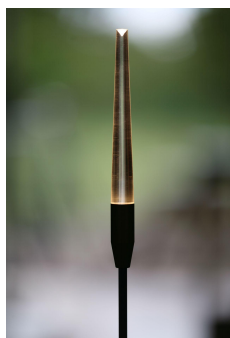

Anodised Black

Diffuser _____

Frosted

Cable Length _____

TBC

Exterior landscape reed light, designed for soft and hard landscaping applications, for enhancing green spaces and pathways. Its slim carbon fibre stem yields in wind to give a gentle sway.

Product Description

The Firefly is a small form factor IP66 rated exterior reed light, designed to provide a soft, low level 360° lighting distribution via a customised impact resistant frosted diffuser system.

Also available with a clear flame polished diffuser to concentrate light at the tip if a "twinkle" effect is desired.

Used to enhance walkways and greenery without overwhelming the natural surroundings.

Carbon fibre stem to allow movement in the wind, lengths can be individually specified to order.

Key Features

- Sustainable construction: made from recycled aluminium with a weather resistant long-lasting anodised and powder-coated finish. Specialist finishes available on request.
- Ability to specify individual stem lengths and bespoke mount plate options to create product clusters.
- Advanced dimming options: DALI, 0-10V, DMX and Wireless dimming, down to 0.1%.
- High-performance lighting: up to 97 CRI LEDs.
- Special SPD LEDs such as Red Orange are available on request.
- Ground spike and fixed mount plate options available for soft and hard landscaping applications.