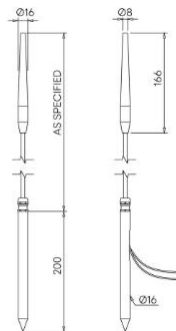

Exterior landscape reed light, designed for soft and hard landscaping applications, for enhancing green spaces and pathways. Its slim carbon fibre stem yields in wind to give a gentle sway.

Product Description

The Firefly is a small form factor IP66 rated exterior reed light, designed to provide a soft, low level 360° lighting distribution via a customised impact resistant frosted diffuser system.

Also available with a clear flame polished diffuser to concentrate light at the tip if a "twinkle" effect is desired.

Used to enhance walkways and greenery without overwhelming the natural surroundings.

Carbon fibre stem to allow movement in the wind, lengths can be individually specified to order.

Key Features

- Sustainable construction: made from recycled aluminium with a weather resistant long-lasting anodised and powder-coated finish. Specialist finishes available on request.
- Ability to specify individual stem lengths and bespoke mount plate options to create product clusters.
- Advanced dimming options: DALI, 0-10V, DMX and Wireless dimming, down to 0.1%.
- High-performance lighting: up to 97 CRI LEDs.
- Special SPD LEDs such as Red Orange are available on request.
- Ground spike and fixed mount plate options available for soft and hard landscaping applications.