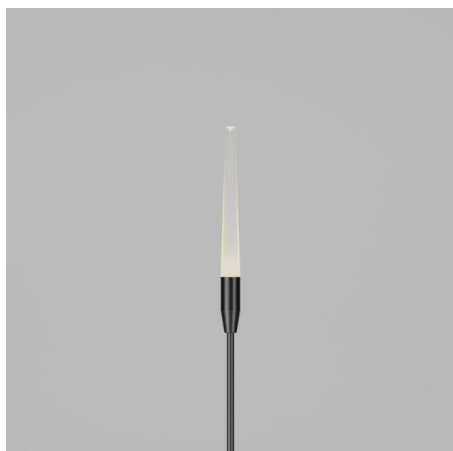

## Firefly

STD-000036-0002

Frosted

Cable Length \_\_\_\_\_

500mm

Exterior landscape reed light, designed for soft and hard landscaping applications, for enhancing green spaces and pathways. Its slim carbon fibre stem yields in wind to give a gentle sway.

## Product Description

The Firefly is a small form factor IP66 rated exterior reed light, designed to provide a soft, low level 360° lighting distribution via a customised impact resistant frosted diffuser system.

Also available with a clear flame polished diffuser to concentrate light at the tip if a "twinkle" effect is desired.

Used to enhance walkways and greenery without overwhelming the natural surroundings.