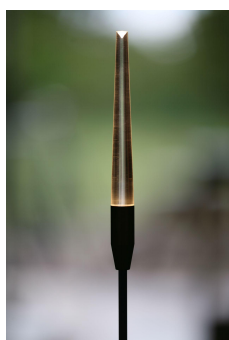

Key Features

- Sustainable construction: made from recycled aluminium with a weather resistant long-lasting anodised and powder-coated finish. Specialist finishes available on request.
- Ability to specify individual stem lengths and bespoke mount plate options to create product clusters.
- Advanced dimming options: DALI, 0-10V, DMX and Wireless dimming, down to 0.1%.
- High-performance lighting: up to 97 CRI LEDs.
- Special SPD LEDs such as Red Orange are available on request.
- Ground spike and fixed mount plate options available for soft and hard landscaping applications.