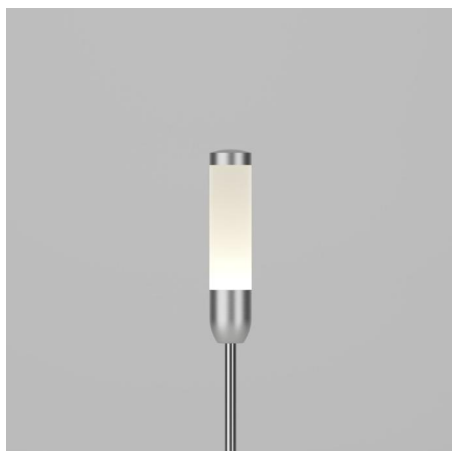

### Configured Product

CCT \_\_\_\_\_

2700K

Length \_\_\_\_\_

500mm

Finish \_\_\_\_\_

TBC

Exterior Landscape bollard, designed for soft and hard landscaping applications, for enhancing green spaces and pathways.

## Product Description

The Bulrush is a slender form factor IP66 rated exterior bollard light, designed to provide a soft, low level 360° lighting distribution via a customised impact resistant frosted diffuser system. Used to enhance walkways and greenery without overwhelming the natural surroundings.

Available in static white colour temperatures from 1800K to 4000K as standard, special SPD LED's such as Reds or PC Amber are available on request.

## Key Features

- Sustainable construction: made from recycled aluminium with a weather resistant long-lasting anodised and powder-coated finish. Specialist finishes available on request.
- Ability to specify individual stem lengths and bespoke mount plate options to create product clusters.
- Advanced dimming options: DALI, 0-10V, DMX and Wireless dimming, down to 0.1%.
- High-performance lighting: up to 97 CRI LEDs.
- Special SPD LED's available on request.
- Ground spike and fixed mount plate options available for soft and hard landscaping applications.