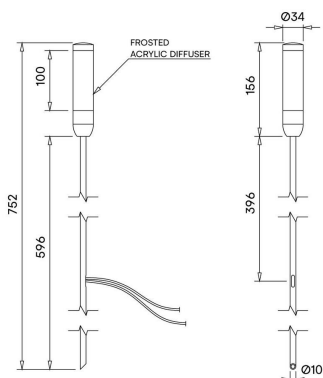

### Configured Product

CCT \_\_\_\_\_

2700K

Length \_\_\_\_\_

500mm

Finish \_\_\_\_\_

TBC

Exterior Landscape bollard, designed for soft and hard landscaping applications, for enhancing green spaces and pathways.

## Product Description

The Bulrush is a slender form factor IP66 rated exterior bollard light, designed to provide a soft, low level 360° lighting distribution via a customised impact resistant frosted diffuser system. Used to enhance walkways and greenery without overwhelming the natural surroundings.