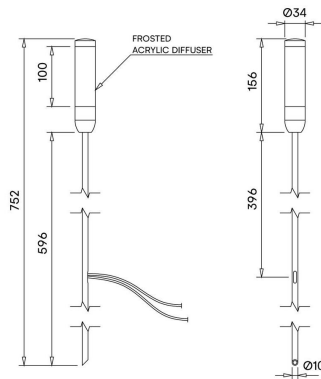

Bulrush

STD-000035-0021

Configured Product

CCT _____

2700K

Length _____

300mm

Finish _____

TBC

Exterior Landscape bollard, designed for soft and hard landscaping applications, for enhancing green spaces and pathways.

Product Description

The Bulrush is a slender form factor IP66 rated exterior bollard light, designed to provide a soft, low level 360° lighting distribution via a customised impact resistant frosted diffuser system. Used to enhance walkways and greenery without overwhelming the natural surroundings.

Available in static white colour temperatures from 1800K to 4000K as standard, special SPD LED's such as Reds or PC Amber are available on request.

Key Features

- Sustainable construction: made from recycled aluminium with a weather resistant long-lasting anodised and powder-coated finish. Specialist finishes available on request.
- Ability to specify individual stem lengths and bespoke mount plate options to create product clusters.
- Advanced dimming options: DALI, 0-10V, DMX and Wireless dimming, down to 0.1%.
- High-performance lighting: up to 97 CRI LEDs.
- Special SPD LED's available on request.
- Ground spike and fixed mount plate options available for soft and hard landscaping applications.

Compliance

Technical

Supply	Remote constant current LED driver required
Light source	SL Star
Initial output	95 CRI 2W 2.8Vf at 700mA 2700K · 179lm · 90lm/W 3000K · 192lm · 96lm/W 3500K · 204lm · 102lm/W 4000K · 219lm · 110lm/W
Light distribution	Full distribution 343.2°
Lumen maintenance	L70 B50 >66,000 hours
Colour consistency	2 SDCM
Colour maintenance	± 0.007 Δu'v'
IP rating	IP65
IK rating	IK10
Weight	0.43kg