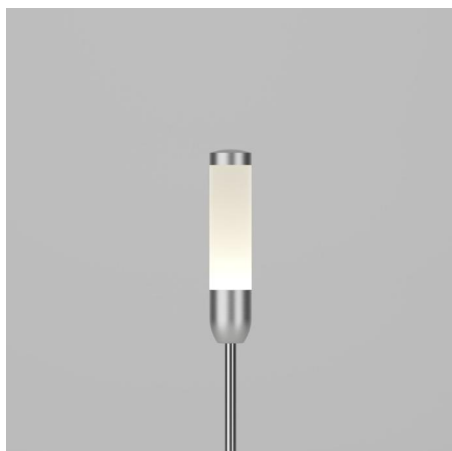

Bulrush

STD-000035-0015

Configured Product

CCT _____

2700K

Length _____

Custom Length

Finish _____

TBC

Exterior Landscape bollard, designed for soft and hard landscaping applications, for enhancing green spaces and pathways.

Product Description

The Bulrush is a slender form factor IP66 rated exterior bollard light, designed to provide a soft, low level 360° lighting distribution via a customised impact resistant frosted diffuser system. Used to enhance walkways and greenery without overwhelming the natural surroundings.

Available in static white colour temperatures from 1800K to 4000K as standard, special SPD LED's such as Reds or PC Amber are available on request.

Key Features

- Sustainable construction: made from recycled aluminium with a weather resistant long-lasting anodised and powder-coated finish. Specialist finishes available on request.
- Ability to specify individual stem lengths and bespoke mount plate options to create product clusters.
- Advanced dimming options: DALI, 0-10V, DMX and Wireless dimming, down to 0.1%.
- High-performance lighting: up to 97 CRI LEDs.
- Special SPD LED's available on request.
- Ground spike and fixed mount plate options available for soft and hard landscaping applications.

Compliance

Technical

Supply	Remote constant current LED driver required
Light source	SL Star
Initial output	95 CRI 2W 2.8Vf at 700mA 2700K · 179lm · 90lm/W 3000K · 192lm · 96lm/W 3500K · 204lm · 102lm/W 4000K · 219lm · 110lm/W
Light distribution	Full distribution 343.2°
Lumen maintenance	L70 B50 >66,000 hours
Colour consistency	2 SDCM
Colour maintenance	± 0.007 Δu'v'
IP rating	IP65
IK rating	IK10
Weight	0.43kg