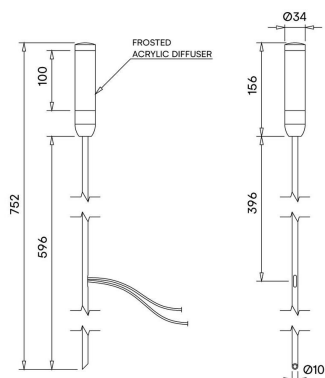

Bulrush

STD-000035-0015

Configured Product

CCT _____

2700K

Length _____

Custom Length

Finish _____

TBC

Exterior Landscape bollard, designed for soft and hard landscaping applications, for enhancing green spaces and pathways.

Product Description

The Bulrush is a slender form factor IP66 rated exterior bollard light, designed to provide a soft, low level 360° lighting distribution via a customised impact resistant frosted diffuser system. Used to enhance walkways and greenery without overwhelming the natural surroundings.

Available in static white colour temperatures from 1800K to 4000K as standard, special SPD LED's such as Reds or PC Amber are available on request.

Key Features

- Sustainable construction: made from recycled aluminium with a weather resistant long-lasting anodised and powder-coated finish. Specialist finishes available on request.
- Ability to specify individual stem lengths and bespoke mount plate options to create product clusters.
- Advanced dimming options: DALI, 0-10V, DMX and Wireless dimming, down to 0.1%.
- High-performance lighting: up to 97 CRI LEDs.
- Special SPD LED's available on request.
- Ground spike and fixed mount plate options available for soft and hard landscaping applications.

Compliance

Technical

Supply	Remote constant current LED driver required
Light source	SL Star
Initial output	95 CRI 2W 2.8Vf at 700mA 2700K · 179lm · 90lm/W 3000K · 192lm · 96lm/W 3500K · 204lm · 102lm/W 4000K · 219lm · 110lm/W
Light distribution	Full distribution 343.2°
Lumen maintenance	L70 B50 >66,000 hours
Colour consistency	2 SDCM
Colour maintenance	± 0.007 Δu'v'
IP rating	IP65
IK rating	IK10
Weight	0.43kg