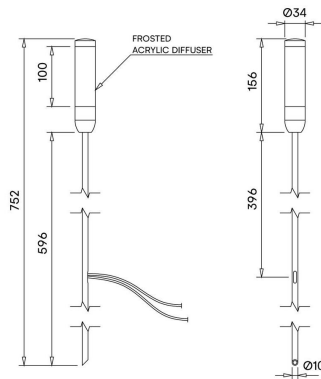

Bulrush

STD-000035-0006

Configured Product

CCT _____

2700K

Length _____

Length:

Finish _____

TBC

Exterior Landscape bollard, designed for soft and hard landscaping applications, for enhancing green spaces and pathways.

Product Description

The Bulrush is a slender form factor IP66 rated exterior bollard light, designed to provide a soft, low level 360° lighting distribution via a customised impact resistant frosted diffuser system. Used to enhance walkways and greenery without overwhelming the natural surroundings.

Available in static white colour temperatures from 1800K to 4000K as standard, special SPD LED's such as Reds or PC Amber are available on request.

Key Features

- Sustainable construction: made from recycled aluminium with a weather resistant long-lasting anodised and powder-coated finish. Specialist finishes available on request.
- Ability to specify individual stem lengths and bespoke mount plate options to create product clusters.
- Advanced dimming options: DALI, 0-10V, DMX and Wireless dimming, down to 0.1%.
- High-performance lighting: up to 97 CRI LEDs.
- Special SPD LED's available on request.
- Ground spike and fixed mount plate options available for soft and hard landscaping applications.

Compliance

Technical

Supply	Remote constant current LED driver required
Light source	SL Star
Initial output	95 CRI 2W 2.8Vf at 700mA 2700K · 179lm · 90lm/W 3000K · 192lm · 96lm/W 3500K · 204lm · 102lm/W 4000K · 219lm · 110lm/W
Light distribution	Full distribution 343.2°
Lumen maintenance	L70 B50 >66,000 hours
Colour consistency	2 SDCM
Colour maintenance	± 0.007 Δu'v'
IP rating	IP65
IK rating	IK10
Weight	0.43kg