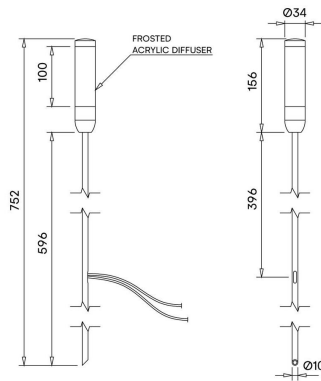

### Configured Product

CCT \_\_\_\_\_

3000K

Length \_\_\_\_\_

TBC

Finish \_\_\_\_\_

TBC

Exterior Landscape bollard, designed for soft and hard landscaping applications, for enhancing green spaces and pathways.

## Product Description

The Bulrush is a slender form factor IP66 rated exterior bollard light, designed to provide a soft, low level 360° lighting distribution via a customised impact resistant frosted diffuser system. Used to enhance walkways and greenery without overwhelming the natural surroundings.