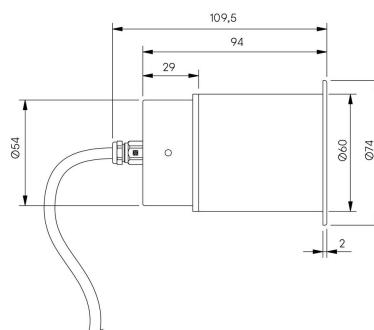

STOANE LIGHTING

EQUIPMENT DESIGN + MANUFACTURE

Vole Type X STD-000034-0026

Exterior in-ground recessed fixed uplighter, for enhancing architectural details, gardens and pathways.

Product Description

The Vole Type X is an IP66 rated fixed exterior up light, designed to highlight textures, add depth to trees, sculptures, facades and other outdoor features. Perfect for both commercial and residential applications, ideal for bringing landscapes to life after dark. Machined from recycled aluminium with an anodised finish for enhanced durability and a toughened glass lens.

STOANE LIGHTING

EQUIPMENT DESIGN + MANUFACTURE

Vole Type X STD-000034-0026

Configured Product

Light source

9.8mm LES

CCT

3000K