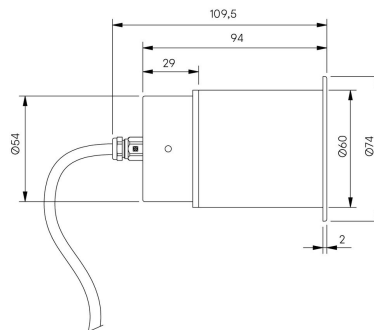

STOANE LIGHTING

EQUIPMENT DESIGN + MANUFACTURE

Vole Type X STD-000034-0022

Exterior in-ground recessed fixed uplighter, for enhancing architectural details, gardens and pathways.

Product Description

The Vole Type X is an IP66 rated fixed exterior up light, designed to highlight textures, add depth to trees, sculptures, facades and other outdoor features. Perfect for both commercial and residential applications, ideal for bringing landscapes to life after dark. Machined from recycled aluminium with an anodised finish for enhanced durability and a toughened glass lens.

Key Features

- Sustainable construction: made from recycled aluminium with a long-lasting anodised finish. Specialist finishes available on request.
- Interchangeable optics to allow Very Narrow to Wide Flood with the addition of secondary lenses to create elliptical beam options. Optional asymmetric anti-glare accessory available.
- Advanced dimming options: DALI, 0-10V, and Wireless dimming, down to 0.1%.
- High-performance lighting: up to 98 CRI LEDs.
- First fix installation sleeve available for mounting.