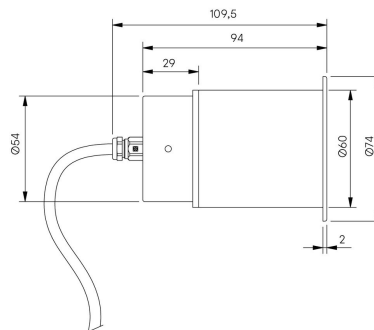

Vole Type X STD-000034-0021

Exterior in-ground recessed fixed uplighter, for enhancing architectural details, gardens and pathways.

Product Description

The Vole Type X is an IP66 rated fixed exterior up light, designed to highlight textures, add depth to trees, sculptures, facades and other outdoor features. Perfect for both commercial and residential applications, ideal for bringing landscapes to life after dark. Machined from recycled aluminium with an anodised finish for enhanced durability and a toughened glass lens.

STOANE LIGHTING

EQUIPMENT DESIGN + MANUFACTURE

Vole Type X STD-000034-0021

Configured Product

Light source

9.8mm LES

CCT

TBC