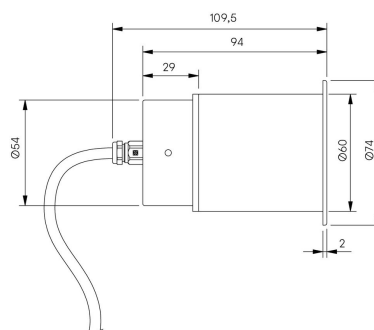

STOANE LIGHTING

EQUIPMENT DESIGN + MANUFACTURE

Vole Type X STD-000034-0018

Exterior in-ground recessed fixed uplighter, for enhancing architectural details, gardens and pathways.

Product Description

The Vole Type X is an IP66 rated fixed exterior up light, designed to highlight textures, add depth to trees, sculptures, facades and other outdoor features. Perfect for both commercial and residential applications, ideal for bringing landscapes to life after dark. Machined from recycled aluminium with an anodised finish for enhanced durability and a toughened glass lens.

Key Features

- Sustainable construction: made from recycled aluminium with a long-lasting anodised finish. Specialist finishes available on request.
- Interchangeable optics to allow Very Narrow to Wide Flood with the addition of secondary lenses to create elliptical beam options. Optional asymmetric anti-glare accessory available.
- Advanced dimming options: DALI, 0-10V, and Wireless dimming, down to 0.1%.
- High-performance lighting: up to 98 CRI LEDs.
- First fix installation sleeve available for mounting.