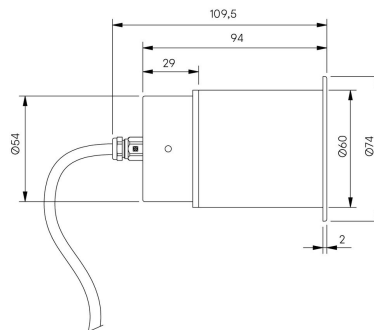

STOANE LIGHTING

EQUIPMENT DESIGN + MANUFACTURE

Vole Type X STD-000034-0016

Exterior in-ground recessed fixed uplighter, for enhancing architectural details, gardens and pathways.

Product Description

The Vole Type X is an IP66 rated fixed exterior up light, designed to highlight textures, add depth to trees, sculptures, facades and other outdoor features. Perfect for both commercial and residential applications, ideal for bringing landscapes to life after dark. Machined from recycled aluminium with an anodised finish for enhanced durability and a toughened glass lens.

STOANE LIGHTING

EQUIPMENT DESIGN + MANUFACTURE

Vole Type X STD-000034-0016

Configured Product

Light source

9.8mm LES

CCT

3000K