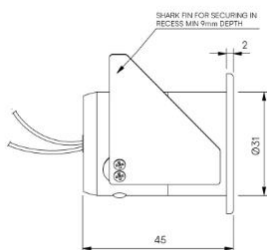

Custom Painted

Miniature exterior in-ground recessed fixed uplighter, for enhancing architectural details, gardens and pathways.

Product Description

The Mole is an IP66 rated fixed exterior up light, designed to highlight textures, add depth to trees, sculptures, facades and other outdoor features as well as for use indoors. Perfect for both commercial and residential applications, ideal for bringing spaces to life after dark.