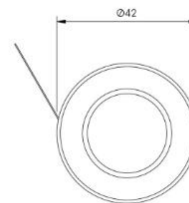

Mole

STD-000031-0058

Configured Product

CCT _____

2700K

Beam _____

Medium 21.3°

Finish _____

Custom Painted

Miniature exterior in-ground recessed fixed uplighter, for enhancing architectural details, gardens and pathways.

Product Description

The Mole is an IP66 rated fixed exterior up light, designed to highlight textures, add depth to trees, sculptures, facades and other outdoor features as well as for use indoors. Perfect for both commercial and residential applications, ideal for bringing spaces to life after dark.

Compliance

Technical

Supply	Remote constant current LED driver required
Light source	SL Star
Initial output	95CRI 2W 2.8Vf at 700mA 2700K · 179lm · 90lm/W 3000K · 192lm · 96lm/W 3500K · 204lm · 102lm/W 4000K · 219lm · 110lm/W
Light distribution	Very Narrow 8.5° Narrow 12.4° Medium 21.3° Flood 41.3° Wide Flood 53.7° Elliptical 12.6° x 46.9°
Lumen maintenance	L70 B50 >66,000 hours
Colour consistency	2 SDCM
Colour maintenance	± 0.007 Δu'v'
IP rating	IP66
Weight	0.03kg