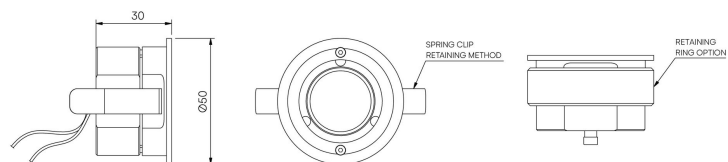

STOANE LIGHTING

EQUIPMENT DESIGN + MANUFACTURE

Iris STD-000029-0046

Compact adjustable recessed lighting fixture for Museum, Gallery and Retail displays.

Product Description

The Iris is an IP66 rated adjustable compact recessed and highly efficient fixture designed to provide precise illumination for Museum, Gallery and Retail applications. Iris is suitable where an airtight seal is required.

Key Features

- Sustainable construction: made from recycled aluminium with a long-lasting anodised finish. Specialist finishes available on request.
- Fixed optics can be easily swapped from Very Narrow to Flood to elliptical beam options
- Snoot and Cowl options available.
- Advanced dimming options: DALI, 0-10V, DMX and Wireless dimming, down to 0.1%.
- High-performance lighting: Up to 97 CRI LEDs