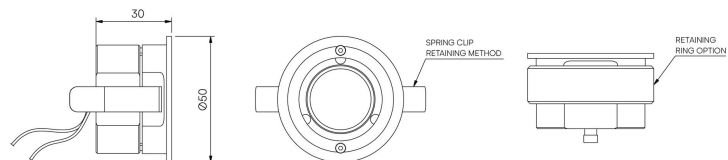

STOANE LIGHTING

EQUIPMENT DESIGN + MANUFACTURE

Iris STD-000029-0041

Compact adjustable recessed lighting fixture for Museum, Gallery and Retail displays.

Product Description

The Iris is an IP66 rated adjustable compact recessed and highly efficient fixture designed to provide precise illumination for Museum, Gallery and Retail applications. Iris is suitable where an airtight seal is required.

Key Features

- Sustainable construction: made from recycled aluminium with a long-lasting anodised finish. Specialist finishes available on request.
- Fixed optics can be easily swapped from Very Narrow to Flood to elliptical beam options
- Snoot and Cowl options available.
- Advanced dimming options: DALI, 0-10V, DMX and Wireless dimming, down to 0.1%.
- High-performance lighting: Up to 97 CRI LEDs