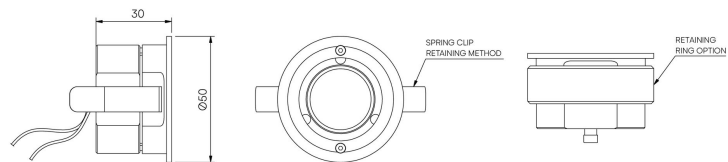

STOANE LIGHTING

EQUIPMENT DESIGN + MANUFACTURE

Iris STD-000029-0040

Compact adjustable recessed lighting fixture for Museum, Gallery and Retail displays.

Product Description

The Iris is an IP66 rated adjustable compact recessed and highly efficient fixture designed to provide precise illumination for Museum, Gallery and Retail applications. Iris is suitable where an airtight seal is required.

Key Features

- Sustainable construction: made from recycled aluminium with a long-lasting anodised finish. Specialist finishes available on request.
- Fixed optics can be easily swapped from Very Narrow to Flood to elliptical beam options
- Snoot and Cowl options available.
- Advanced dimming options: DALI, 0-10V, DMX and Wireless dimming, down to 0.1%.
- High-performance lighting: Up to 97 CRI LEDs