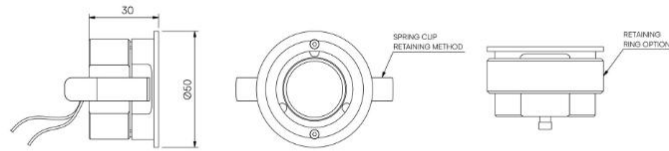

Anodised Black

Attachments _____

Custom

Mounting Method _____

Spring Clip

Compact adjustable recessed lighting fixture for Museum, Gallery and Retail displays.

Product Description

The Iris is an IP66 rated adjustable compact recessed and highly efficient fixture designed to provide precise illumination for Museum, Gallery and Retail applications. Iris is suitable where an airtight seal is required.