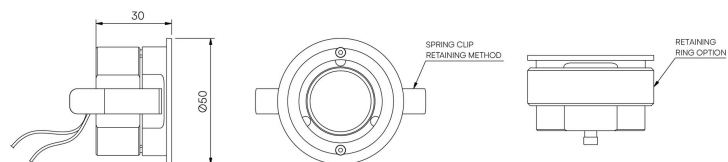

STOANE LIGHTING

EQUIPMENT DESIGN + MANUFACTURE

Iris STD-000029-0035

Compact adjustable recessed lighting fixture for Museum, Gallery and Retail displays.

Product Description

The Iris is an IP66 rated adjustable compact recessed and highly efficient fixture designed to provide precise illumination for Museum, Gallery and Retail applications. Iris is suitable where an airtight seal is required.

Key Features

- Sustainable construction: made from recycled aluminium with a long-lasting anodised finish. Specialist finishes available on request.
- Fixed optics can be easily swapped from Very Narrow to Flood to elliptical beam options
- Snoot and Cowl options available.
- Advanced dimming options: DALI, 0-10V, DMX and Wireless dimming, down to 0.1%.
- High-performance lighting: Up to 97 CRI LEDs