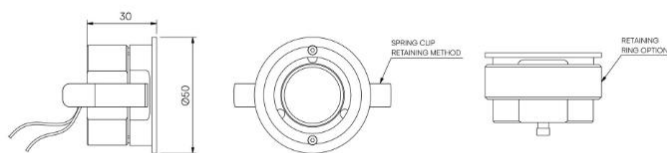

Anodised Black

Attachments _____

Custom

Mounting Method _____

Spring Clip

Compact adjustable recessed lighting fixture for Museum, Gallery and Retail displays.

Product Description

The Iris is an IP66 rated adjustable compact recessed and highly efficient fixture designed to provide precise illumination for Museum, Gallery and Retail applications. Iris is suitable where an airtight seal is required.