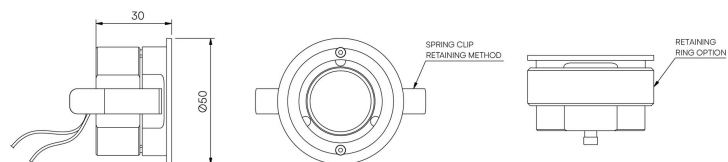

STOANE LIGHTING

EQUIPMENT DESIGN + MANUFACTURE

Iris STD-000029-0031

Compact adjustable recessed lighting fixture for Museum, Gallery and Retail displays.

Product Description

The Iris is an IP66 rated adjustable compact recessed and highly efficient fixture designed to provide precise illumination for Museum, Gallery and Retail applications. Iris is suitable where an airtight seal is required.

Key Features

- Sustainable construction: made from recycled aluminium with a long-lasting anodised finish. Specialist finishes available on request.
- Fixed optics can be easily swapped from Very Narrow to Flood to elliptical beam options
- Snoot and Cowl options available.
- Advanced dimming options: DALI, 0-10V, DMX and Wireless dimming, down to 0.1%.
- High-performance lighting: Up to 97 CRI LEDs