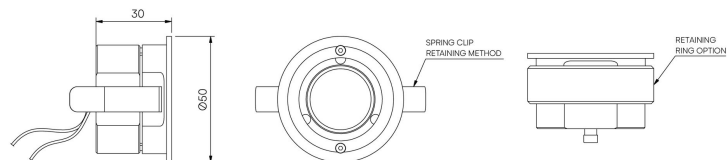

STOANE LIGHTING

EQUIPMENT DESIGN + MANUFACTURE

Iris STD-000029-0030

Compact adjustable recessed lighting fixture for Museum, Gallery and Retail displays.

Product Description

The Iris is an IP66 rated adjustable compact recessed and highly efficient fixture designed to provide precise illumination for Museum, Gallery and Retail applications. Iris is suitable where an airtight seal is required.

STOANE LIGHTING

EQUIPMENT DESIGN + MANUFACTURE

Iris STD-000029-0030

Configured Product

CCT

2700K

Beam

Very Narrow 10.4°