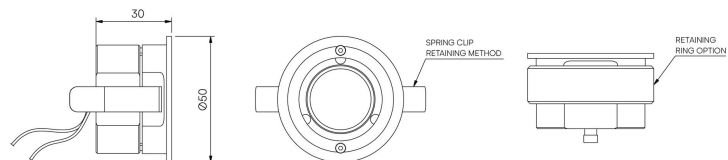

STOANE LIGHTING

EQUIPMENT DESIGN + MANUFACTURE

Iris STD-000029-0027

Compact adjustable recessed lighting fixture for Museum, Gallery and Retail displays.

Product Description

The Iris is an IP66 rated adjustable compact recessed and highly efficient fixture designed to provide precise illumination for Museum, Gallery and Retail applications. Iris is suitable where an airtight seal is required.

Key Features

- Sustainable construction: made from recycled aluminium with a long-lasting anodised finish. Specialist finishes available on request.
- Fixed optics can be easily swapped from Very Narrow to Flood to elliptical beam options
- Snoot and Cowl options available.
- Advanced dimming options: DALI, 0-10V, DMX and Wireless dimming, down to 0.1%.
- High-performance lighting: Up to 97 CRI LEDs