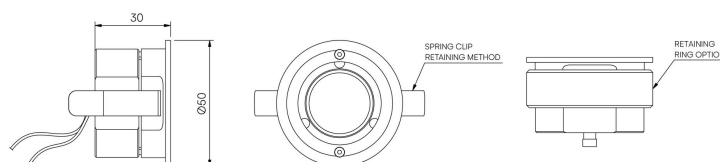

STOANE LIGHTING

EQUIPMENT DESIGN + MANUFACTURE

Iris STD-000029-0020

Compact adjustable recessed lighting fixture for Museum, Gallery and Retail displays.

Product Description

The Iris is an IP66 rated adjustable compact recessed and highly efficient fixture designed to provide precise illumination for Museum, Gallery and Retail applications. Iris is suitable where an airtight seal is required.

Key Features

- Sustainable construction: made from recycled aluminium with a long-lasting anodised finish. Specialist finishes available on request.
- Fixed optics can be easily swapped from Very Narrow to Flood to elliptical beam options
- Snoot and Cowl options available.
- Advanced dimming options: DALI, 0-10V, DMX and Wireless dimming, down to 0.1%.
- High-performance lighting: Up to 97 CRI LEDs