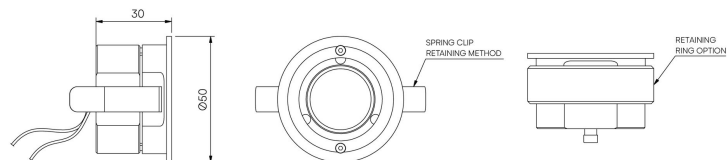

STOANE LIGHTING

EQUIPMENT DESIGN + MANUFACTURE

Iris STD-000029-0014

Compact adjustable recessed lighting fixture for Museum, Gallery and Retail displays.

Product Description

The Iris is an IP66 rated adjustable compact recessed and highly efficient fixture designed to provide precise illumination for Museum, Gallery and Retail applications. Iris is suitable where an airtight seal is required.

Key Features

- Sustainable construction: made from recycled aluminium with a long-lasting anodised finish. Specialist finishes available on request.
- Fixed optics can be easily swapped from Very Narrow to Flood to elliptical beam options
- Snoot and Cowl options available.
- Advanced dimming options: DALI, 0-10V, DMX and Wireless dimming, down to 0.1%.
- High-performance lighting: Up to 97 CRI LEDs