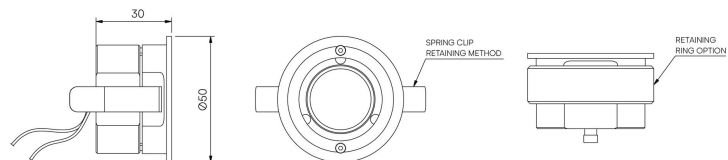

STOANE LIGHTING

EQUIPMENT DESIGN + MANUFACTURE

Iris STD-000029-0011

Compact adjustable recessed lighting fixture for Museum, Gallery and Retail displays.

Product Description

The Iris is an IP66 rated adjustable compact recessed and highly efficient fixture designed to provide precise illumination for Museum, Gallery and Retail applications. Iris is suitable where an airtight seal is required.

Key Features

- Sustainable construction: made from recycled aluminium with a long-lasting anodised finish. Specialist finishes available on request.
- Fixed optics can be easily swapped from Very Narrow to Flood to elliptical beam options
- Snoot and Cowl options available.
- Advanced dimming options: DALI, 0-10V, DMX and Wireless dimming, down to 0.1%.
- High-performance lighting: Up to 97 CRI LEDs