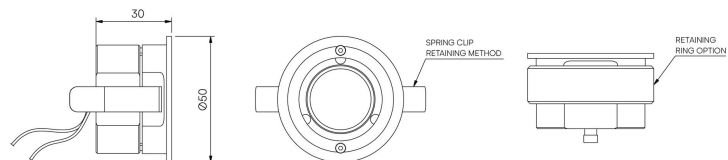

STOANE LIGHTING

EQUIPMENT DESIGN + MANUFACTURE

Iris STD-000029-0004

Compact adjustable recessed lighting fixture for Museum, Gallery and Retail displays.

Product Description

The Iris is an IP66 rated adjustable compact recessed and highly efficient fixture designed to provide precise illumination for Museum, Gallery and Retail applications. Iris is suitable where an airtight seal is required.

Key Features

- Sustainable construction: made from recycled aluminium with a long-lasting anodised finish. Specialist finishes available on request.
- Fixed optics can be easily swapped from Very Narrow to Flood to elliptical beam options
- Snoot and Cowl options available.
- Advanced dimming options: DALI, 0-10V, DMX and Wireless dimming, down to 0.1%.
- High-performance lighting: Up to 97 CRI LEDs