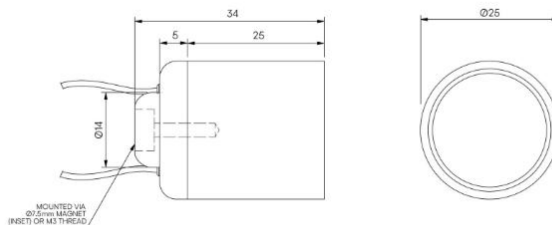

Module Star

STD-000019-0051

Configured Product

CCT _____

2700K

Beam _____

Narrow 12°

Finish _____

Anodised Black

Mounting Method _____

Screw

Compact recessed fixed focus module, for enhancing both interior and exterior architectural details. Capable of recessing into walls, ceilings and furniture.

Product Description

Colour maintenance $\pm 0.007 \Delta u'v'$

IP rating IP66

Weight 0.04kg

Service Commitment