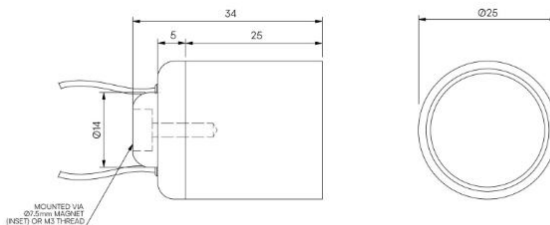

Anodised Black

Mounting Method _____

Screw

Compact recessed fixed focus module, for enhancing both interior and exterior architectural details. Capable of recessing into walls, ceilings and furniture.

Product Description

Colour maintenance $\pm 0.007 \Delta u'v'$

IP rating IP66

Weight 0.04kg

Service Commitment