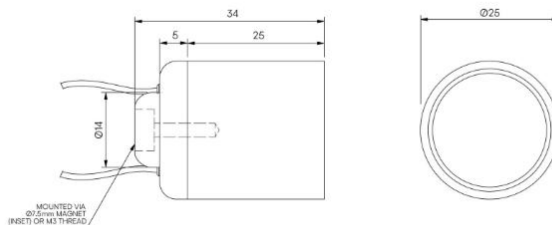

Compact recessed fixed focus module, for enhancing both interior and exterior architectural details. Capable of recessing into walls, ceilings and furniture.

Product Description

The Module Star is an IP66 rated fixed module, suitable for recessing into walls, ceiling or furniture, it can also be integrated into various architectural and lighting details via an M3 Stud or magnet.

Key Features

- Sustainable construction: made from recycled aluminium with a long-lasting anodised finish. Specialist finishes available on request. Includes toughened glass lens.
- Interchangeable optics to allow Narrow to Wide Flood to elliptical beam options.
- Advanced dimming options: DALI, 0-10V, and Wireless dimming, down to 0.1%.
- High-performance lighting: up to 97 CRI LEDs.

Compliance