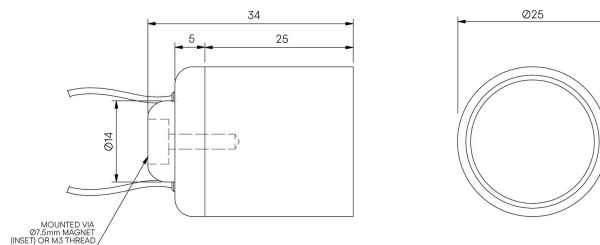

Module Star STD-000019-0037

Compact recessed fixed focus module, for enhancing both interior and exterior architectural details. Capable of recessing into walls, ceilings and furniture.

Product Description

The Module Star is an IP66 rated fixed module, suitable for recessing into walls, ceiling or furniture, it can also be integrated into various architectural and lighting details via an M3 Stud or magnet.

Key Features

- Sustainable construction: made from recycled aluminium with a long-lasting anodised finish. Specialist finishes available on request. Includes toughened glass lens.
- Interchangeable optics to allow Narrow to Wide Flood to elliptical beam options.
- Advanced dimming options: DALI, 0-10V, and Wireless dimming, down to 0.1%.
- High-performance lighting: up to 97 CRI LEDs.