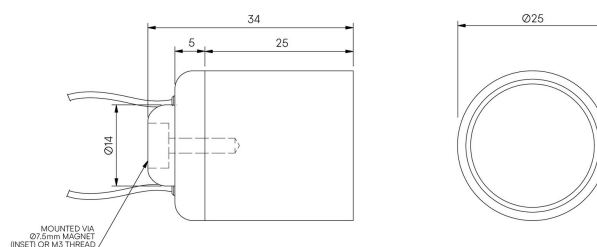

Module Star STD-000019-0036

Compact recessed fixed focus module, for enhancing both interior and exterior architectural details. Capable of recessing into walls, ceilings and furniture.

Product Description

The Module Star is an IP66 rated fixed module, suitable for recessing into walls, ceiling or furniture, it can also be integrated into various architectural and lighting details via an M3 Stud or magnet.

Key Features

- Sustainable construction: made from recycled aluminium with a long-lasting anodised finish. Specialist finishes available on request. Includes toughened glass lens.
- Interchangeable optics to allow Narrow to Wide Flood to elliptical beam options.
- Advanced dimming options: DALI, 0-10V, and Wireless dimming, down to 0.1%.
- High-performance lighting: up to 97 CRI LEDs.