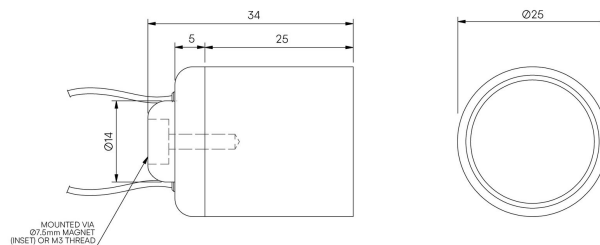

Module Star STD-000019-0034

Compact recessed fixed focus module, for enhancing both interior and exterior architectural details. Capable of recessing into walls, ceilings and furniture.

Product Description

The Module Star is an IP66 rated fixed module, suitable for recessing into walls, ceiling or furniture, it can also be integrated into various architectural and lighting details via an M3 Stud or magnet.

Key Features

- Sustainable construction: made from recycled aluminium with a long-lasting anodised finish. Specialist finishes available on request. Includes toughened glass lens.
- Interchangeable optics to allow Narrow to Wide Flood to elliptical beam options.
- Advanced dimming options: DALI, 0-10V, and Wireless dimming, down to 0.1%.
- High-performance lighting: up to 97 CRI LEDs.