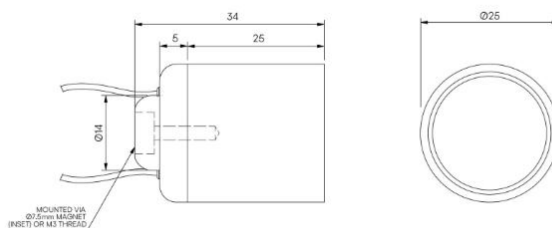

Custom

Mounting Method _____

Mounting TBC

Compact recessed fixed focus module, for enhancing both interior and exterior architectural details. Capable of recessing into walls, ceilings and furniture.

Product Description

Colour maintenance $\pm 0.007 \Delta u'v'$

IP rating IP66

Weight 0.04kg

Service Commitment