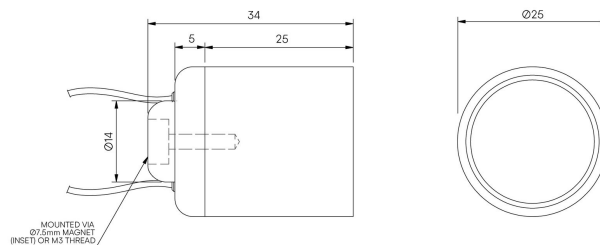

Module Star STD-000019-0018

Compact recessed fixed focus module, for enhancing both interior and exterior architectural details. Capable of recessing into walls, ceilings and furniture.

Product Description

The Module Star is an IP66 rated fixed module, suitable for recessing into walls, ceiling or furniture, it can also be integrated into various architectural and lighting details via an M3 Stud or magnet.

Key Features

- Sustainable construction: made from recycled aluminium with a long-lasting anodised finish. Specialist finishes available on request. Includes toughened glass lens.
- Interchangeable optics to allow Narrow to Wide Flood to elliptical beam options.
- Advanced dimming options: DALI, 0-10V, and Wireless dimming, down to 0.1%.
- High-performance lighting: up to 97 CRI LEDs.