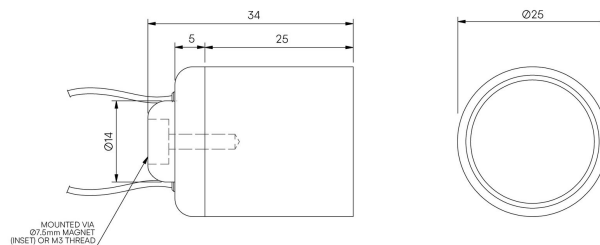

Module Star STD-000019-0003

Compact recessed fixed focus module, for enhancing both interior and exterior architectural details. Capable of recessing into walls, ceilings and furniture.

Product Description

The Module Star is an IP66 rated fixed module, suitable for recessing into walls, ceiling or furniture, it can also be integrated into various architectural and lighting details via an M3 Stud or magnet.

Key Features

- Sustainable construction: made from recycled aluminium with a long-lasting anodised finish. Specialist finishes available on request. Includes toughened glass lens.
- Interchangeable optics to allow Narrow to Wide Flood to elliptical beam options.
- Advanced dimming options: DALI, 0-10V, and Wireless dimming, down to 0.1%.
- High-performance lighting: up to 97 CRI LEDs.