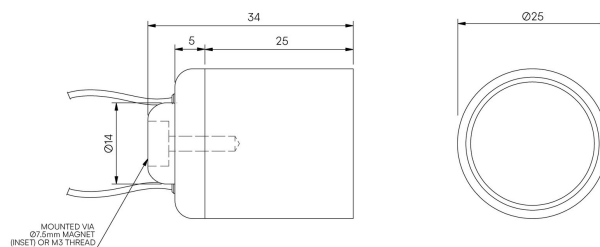

Module Star STD-000019-0002

Compact recessed fixed focus module, for enhancing both interior and exterior architectural details. Capable of recessing into walls, ceilings and furniture.

Product Description

The Module Star is an IP66 rated fixed module, suitable for recessing into walls, ceiling or furniture, it can also be integrated into various architectural and lighting details via an M3 Stud or magnet.

Key Features

- Sustainable construction: made from recycled aluminium with a long-lasting anodised finish. Specialist finishes available on request. Includes toughened glass lens.
- Interchangeable optics to allow Narrow to Wide Flood to elliptical beam options.
- Advanced dimming options: DALI, 0-10V, and Wireless dimming, down to 0.1%.
- High-performance lighting: up to 97 CRI LEDs.