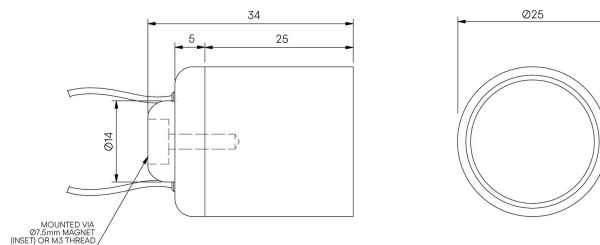

Module Star STD-000019-0001

Compact recessed fixed focus module, for enhancing both interior and exterior architectural details. Capable of recessing into walls, ceilings and furniture.

Product Description

The Module Star is an IP66 rated fixed module, suitable for recessing into walls, ceiling or furniture, it can also be integrated into various architectural and lighting details via an M3 Stud or magnet.

Key Features

- Sustainable construction: made from recycled aluminium with a long-lasting anodised finish. Specialist finishes available on request. Includes toughened glass lens.
- Interchangeable optics to allow Narrow to Wide Flood to elliptical beam options.
- Advanced dimming options: DALI, 0-10V, and Wireless dimming, down to 0.1%.
- High-performance lighting: up to 97 CRI LEDs.