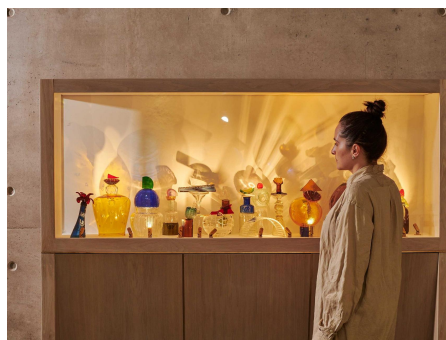

Key Features

- Sustainable construction: made from recycled aluminium with a long-lasting anodised finish. Specialist finishes available on request.
- Fixed interchangeable optics available ranging from Very narrow to Wide Flood to elliptical beam options.
- Lockable tilt and pan mechanisms.
- Advanced dimming options: DALI, 0-10V, DMX and Wireless dimming, down to 0.1%.
- High-performance lighting: up to 97 CRI LEDs