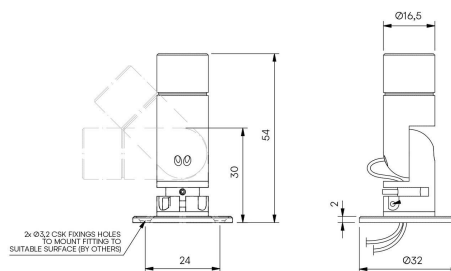

Miniature lighting fixture for Museum, Gallery and Retail displays.

Product Description

The Surf Type S is a compact adjustable and highly efficient miniature fixture designed to provide precise illumination for Museum, Gallery and Retail applications.

Constructed from precision-machined recycled aluminium, the system features an anodised finish for enhanced durability and aesthetics.

Key Features

- Sustainable construction: made from recycled aluminium with a long-lasting anodised finish. Specialist finishes available on request.
- Fixed interchangeable optics available ranging from Very narrow to Wide Flood to elliptical beam options.
- Lockable tilt and pan mechanisms.
- Advanced dimming options: DALI, 0-10V, DMX and Wireless dimming, down to 0.1%.
- High-performance lighting: up to 97 CRI LEDs