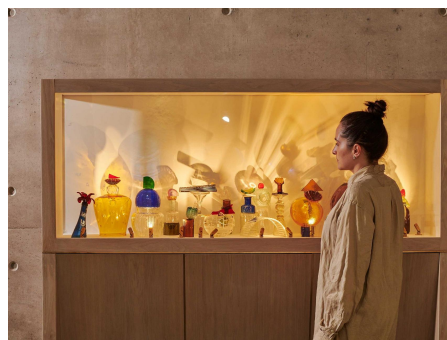

Key Features

- Sustainable construction: made from recycled aluminium with a long-lasting anodised finish. Specialist finishes available on request.
- Fixed interchangeable optics available ranging from Very narrow to Wide Flood to elliptical beam options.
- Lockable tilt and pan mechanisms.
- Advanced dimming options: DALI, 0-10V, DMX and Wireless dimming, down to 0.1%.
- High-performance lighting: up to 97 CRI LEDs