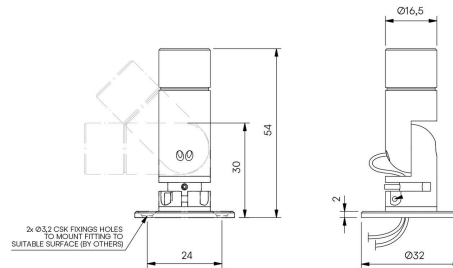

Miniature lighting fixture for Museum, Gallery and Retail displays.

Product Description

The Surf Type S is a compact adjustable and highly efficient miniature fixture designed to provide precise illumination for Museum, Gallery and Retail applications.

Constructed from precision-machined recycled aluminium, the system features an anodised finish for enhanced durability and aesthetics.

Key Features

- Sustainable construction: made from recycled aluminium with a long-lasting anodised finish. Specialist finishes available on request.
- Fixed interchangeable optics available ranging from Very narrow to Wide Flood to elliptical beam options.
- Lockable tilt and pan mechanisms.
- Advanced dimming options: DALI, 0-10V, DMX and Wireless dimming, down to 0.1%.
- High-performance lighting: up to 97 CRI LEDs