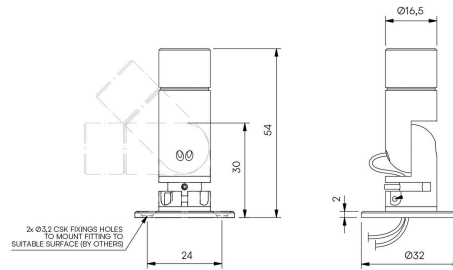

Miniature lighting fixture for Museum, Gallery and Retail displays.

Product Description

The Surf Type S is a compact adjustable and highly efficient miniature fixture designed to provide precise illumination for Museum, Gallery and Retail applications.

Constructed from precision-machined recycled aluminium, the system features an anodised finish for enhanced durability and aesthetics.

Key Features

- Sustainable construction: made from recycled aluminium with a long-lasting anodised finish. Specialist finishes available on request.
- Fixed interchangeable optics available ranging from Very narrow to Wide Flood to elliptical beam options.
- Lockable tilt and pan mechanisms.
- Advanced dimming options: DALI, 0-10V, DMX and Wireless dimming, down to 0.1%.
- High-performance lighting: up to 97 CRI LEDs