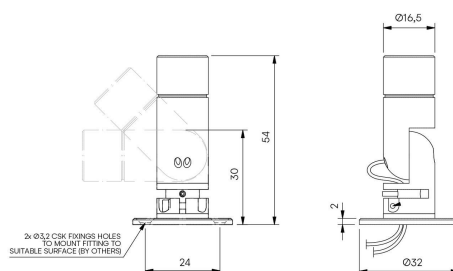

Miniature lighting fixture for Museum, Gallery and Retail displays.

Product Description

The Surf Type S is a compact adjustable and highly efficient miniature fixture designed to provide precise illumination for Museum, Gallery and Retail applications.

Constructed from precision-machined recycled aluminium, the system features an anodised finish for enhanced durability and aesthetics.

Key Features

- Sustainable construction: made from recycled aluminium with a long-lasting anodised finish. Specialist finishes available on request.
- Fixed interchangeable optics available ranging from Very narrow to Wide Flood to elliptical beam options.
- Lockable tilt and pan mechanisms.
- Advanced dimming options: DALI, 0-10V, DMX and Wireless dimming, down to 0.1%.
- High-performance lighting: up to 97 CRI LEDs