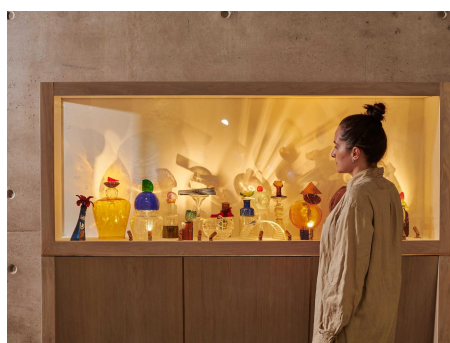

Key Features

- Sustainable construction: made from recycled aluminium with a long-lasting anodised finish. Specialist finishes available on request.
- Fixed interchangeable optics available ranging from Very narrow to Wide Flood to elliptical beam options.
- Lockable tilt and pan mechanisms.
- Advanced dimming options: DALI, 0-10V, DMX and Wireless dimming, down to 0.1%.
- High-performance lighting: up to 97 CRI LEDs