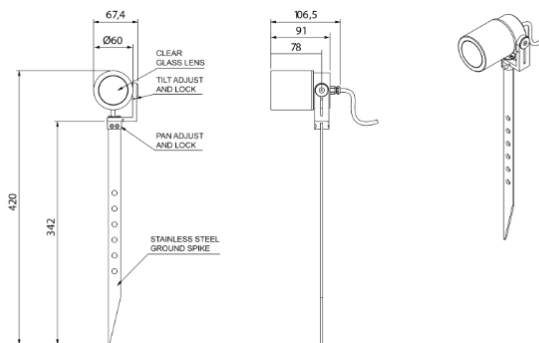

2700K

Beam

Medium 24.1°

Finish

Matt Black

Attachments

None

Secondary Lensing Accessories

Without accessories

High-Performance Exterior spotlight system, for soft landscaping to illuminate exterior architectural details and landscape illumination.

Product Description

The Frog Spike is an IP66 exterior rated, adjustable and lockable spotlight. Constructed from precision-machined recycled aluminium, the spotlight features an anodised and powder-coated finish for enhanced durability and aesthetics. Provided with interchangeable optics from Very Narrow to Wide Flood to elliptical beams.