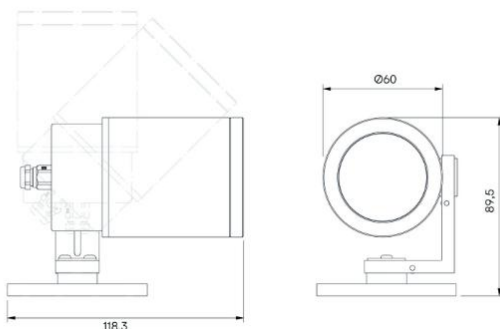

Frog Zoom

STD-000546-0017

Configured Product

Light Source

SL90

Light Source Size

6mm LES

CCT

2700K

Beam

Zoom 16.6° - 44.3°

Finish

Matt Black

High-performance exterior spotlight system, for surface mounting to illuminate exterior architectural details and landscape illumination.

Product Description

The Frog Zoom is an IP66 exterior rated, adjustable and lockable spotlight. Constructed from precision-machined recycled aluminium, the spotlight features an anodised and powder-coated finish for enhanced durability and aesthetics. Provided with Zoom optics allowing adjustment from Narrow to Wide Flood beam options.