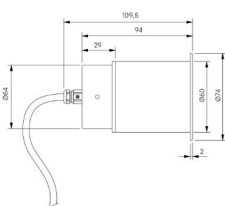

Exterior in-ground recessed fixed uplighter, for enhancing architectural details, gardens and pathways.

Product Description

The Vole is an IP66 rated fixed exterior up light, designed to highlight textures, add depth to trees, sculptures, facades and other outdoor features. Perfect for both commercial and residential applications, ideal for bringing landscapes to life after dark. Machined from recycled aluminium with an anodised finish for enhanced durability and a toughened glass lens.

Key Features

- Sustainable construction: made from recycled aluminium with a long-lasting anodised finish. Specialist finishes available on request.
- Interchangeable optics to allow Very Narrow to Wide Flood with the addition of secondary lenses to create elliptical beam options. Optional asymmetric anti-glare accessory available.
- Advanced dimming options: DALI, 0-10V, and Wireless dimming, down to 0.1%.
- High-performance lighting: up to 98 CRI LEDs.
- First fix installation sleeve available for mounting.