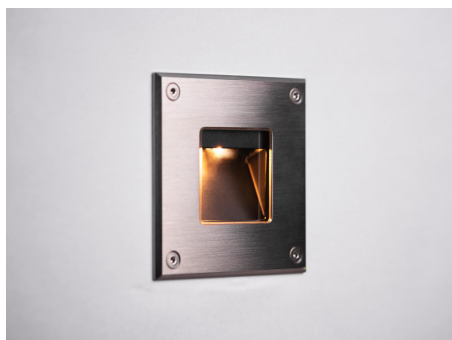

## Wall Scoop

STD-000277-0010

### Configured Product

CCT

2700K

Finish

Matt Black

Exterior recessed fixed focus wall light, for enhancing architectural details, gardens and pathways.

## Product Description

The Wall Scoop is an IP66 and robust IK10 rated fixed recessed wall light, for use at low level and designed to highlight pathways and stairs. Perfect for both commercial and residential applications, ideal for bringing landscapes to life after dark.

## Key Features

- Robust construction: made from 316 Grade Stainless Steel. Specialist finishes such as C5M coatings available on request suitable for marine environments.
- Includes a custom kick reflector and glare baffle for beam control.
- Advanced dimming options: DALI, 0-10V, and Wireless dimming, down to 0.1%.
- High-performance lighting: up to 97 CRI LEDs.