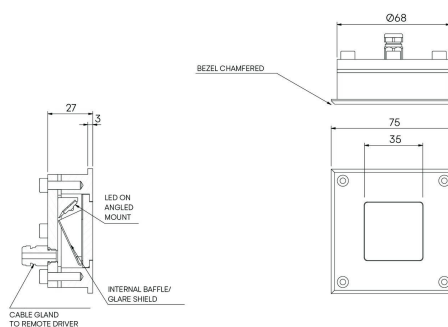

Exterior recessed fixed focus wall light, for enhancing architectural details, gardens and pathways.

Product Description

The Wall Scoop is an IP66 and robust IK10 rated fixed recessed wall light, for use at low level and designed to highlight pathways and stairs. Perfect for both commercial and residential applications, ideal for bringing landscapes to life after dark.

Machined from 316 Grade Stainless Steel and a toughened glass lens.

Key Features

- Robust construction: made from 316 Grade Stainless Steel. Specialist finishes such as C5M coatings available on request suitable for marine environments.
- Includes a custom kick reflector and glare baffle for beam control.
- Advanced dimming options: DALI, 0-10V, and Wireless dimming, down to 0.1%.
- High-performance lighting: up to 97 CRI LEDs.