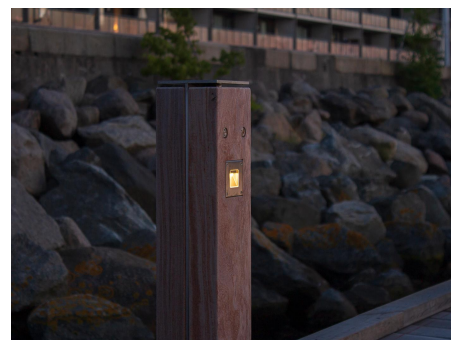

### Configured Product

CCT

2700K

Finish

Matt Black

Exterior recessed fixed focus wall light, for enhancing architectural details, gardens and pathways.

## Product Description

The Wall Scoop is an IP66 and robust IK10 rated fixed recessed wall light, for use at low level and designed to highlight pathways and stairs. Perfect for both commercial and residential applications, ideal for bringing landscapes to life after dark.

Machined from 316 Grade Stainless Steel and a toughened glass lens.

## Key Features

- Robust construction: made from 316 Grade Stainless Steel. Specialist finishes such as C5M coatings available on request suitable for marine environments.
- Includes a custom kick reflector and glare baffle for beam control.
- Advanced dimming options: DALI, 0-10V, and Wireless dimming, down to 0.1%.
- High-performance lighting: up to 97 CRI LEDs.