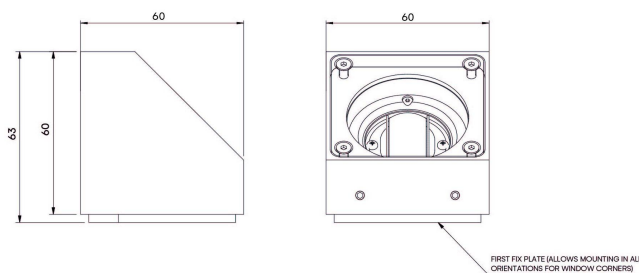

Exterior Niche

STD-000344-0018

Configured Product

CCT _____

2700K

Finish _____

Matt Black

Cable Length _____

500mm

Exterior linear framing system, for exterior window reveals and architectural details.

Product Description

The Exterior Niche is a small form factor IP66 exterior rated, adjustable and lockable linear framing light. Designed to produce a linear beam spread to illuminate window reveals and architectural details, the product is designed to be located in the corners of these details and is both adjustable and lockable with (removable) glare baffles.