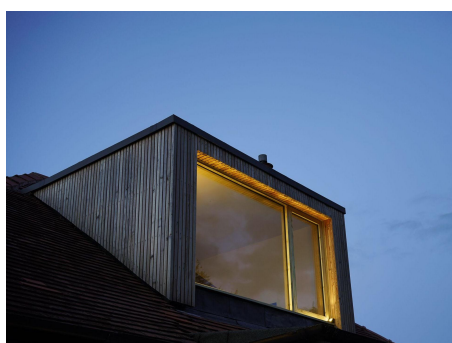

Exterior Niche

STD-000344-0018

Configured Product

CCT _____

2700K

Finish _____

Matt Black

Cable Length _____

500mm

Exterior linear framing system, for exterior window reveals and architectural details.

Product Description

The Exterior Niche is a small form factor IP66 exterior rated, adjustable and lockable linear framing light. Designed to produce a linear beam spread to illuminate window reveals and architectural details, the product is designed to be located in the corners of these details and is both adjustable and lockable with (removable) glare baffles.

Key Features

- Sustainable construction: made from recycled aluminium with a weather resistant long-lasting anodised and powder-coated finish. Specialist finishes available on request.
- Small form factor with high efficiency beam distribution to frame large window or architectural details from the corner.
- Adjustable and lockable system with glare control and custom mounting options available on request.
- Advanced dimming options: DALI, 0-10V, DMX and Wireless dimming, down to 0.1%.
- High-performance lighting: up to 97 CRI LEDs with interchangeable optical systems.